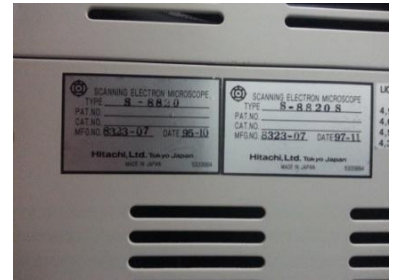

SEM-CRO CO.,LTD.

Sell equipment

Web site : www.sem-cro.com

Tel : 82-31-618-7937~8

E- mail : sem-cro@sem-cro.com

Make:	HITACHI
Model:	S-8820S
Category:	CDSEM
Condition:	Working
Vintage:	1997-11
Serial :	8323-07
Wafer Size:	8"
Location Area:	Korea

Column

Robot unit

W/S and LCD Monitor

HV Controller

Work station

Serial

Version information

Back Side